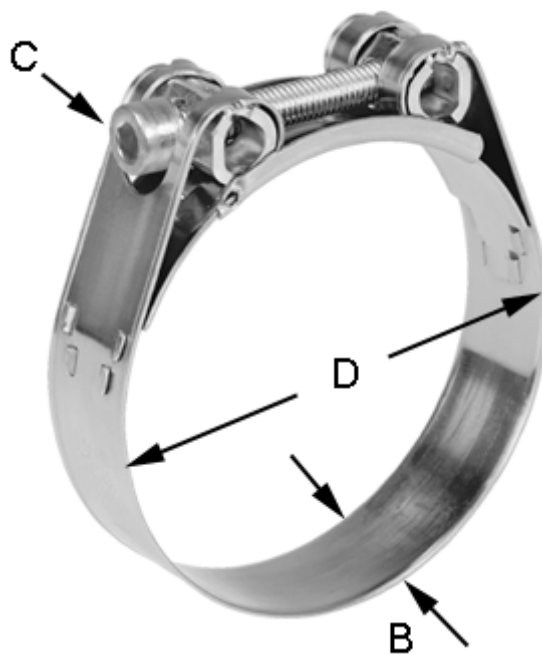

Article number: 025917185030

Description: Heavy Duty Clamp GBS M 30/18 W5 ISK STC

## Measures

---

C (screw type) = ISK
Diameter D = 29-31
Width B = 18